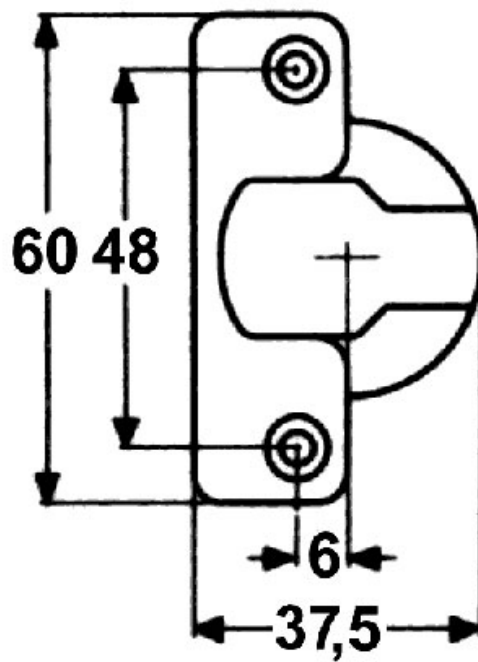

# CHARNIÈRE INVISIBLE - 110° - EA 48 - BASIC ST

TITUS

9 mm

# CHARNIÈRE INVISIBLE - 110° - EA 48 - BASIC ST

TITUS