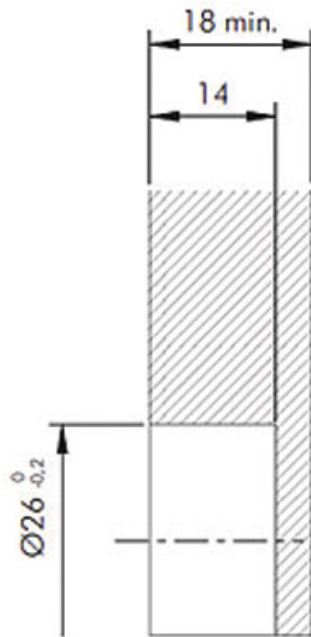

CHARNIÈRE POUR PORTE ABATTANTE

ITALIANA FERRAMENTA

NOTE: For panel thickness lower than 18 mm, refer to "KIMANA ADAPTERS".