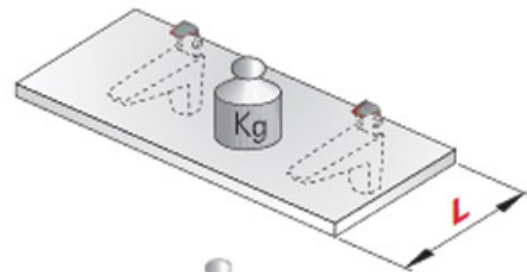

CONSOLE TABLETTE

ITALIANA FERRAMENTA

+ shelf weight = 50 kg
MAX for each pair of
shelf supports