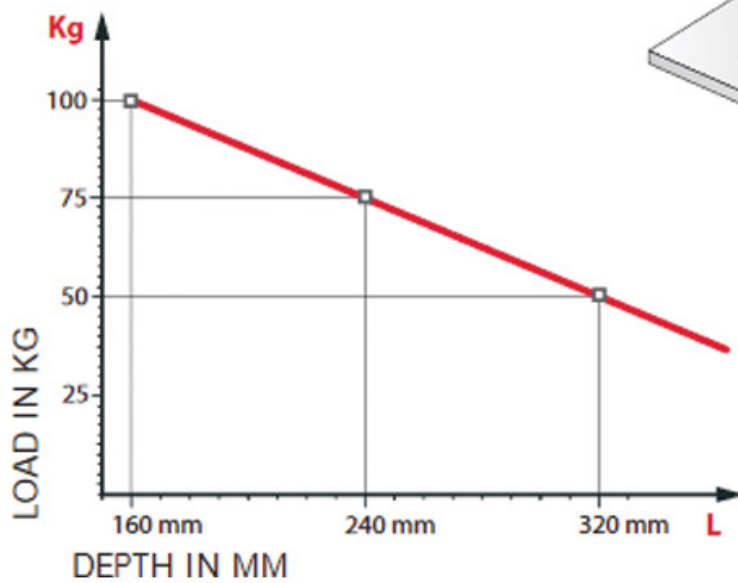

CONSOLE TABLETTE

ITALIANA FERRAMENTA

+ shelf weight = 50 kg
MAX for each pair of
shelf supports