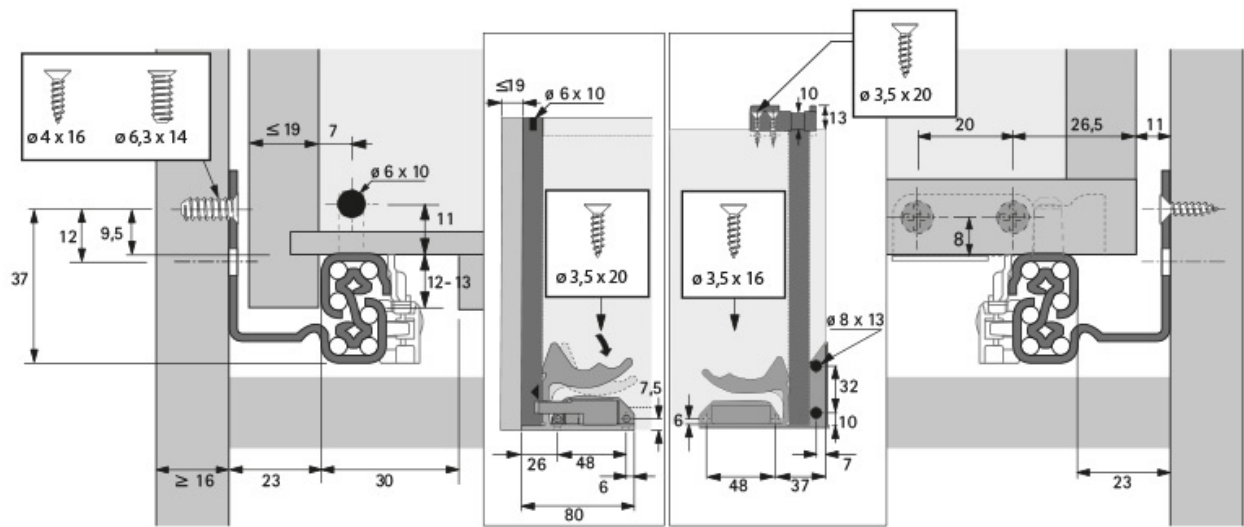

COULISSE BOIS QUADRO V6 SILENT SYSTEM EB23

HETTICH

COULISSE BOIS QUADRO V6 SILENT SYSTEM EB23

HETTICH