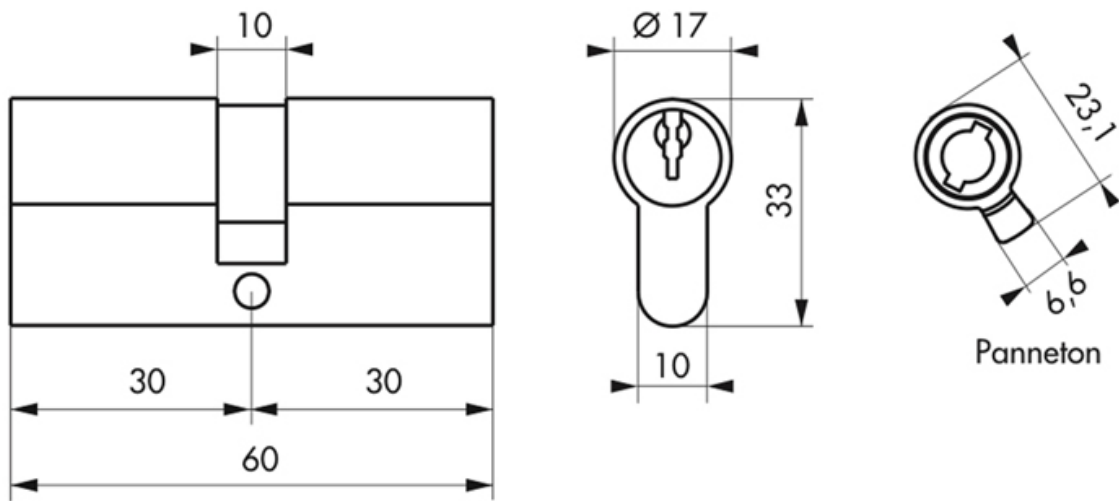

# CYLINDRE DOUBLE 5G STD MODIFIABLE

THIRARD