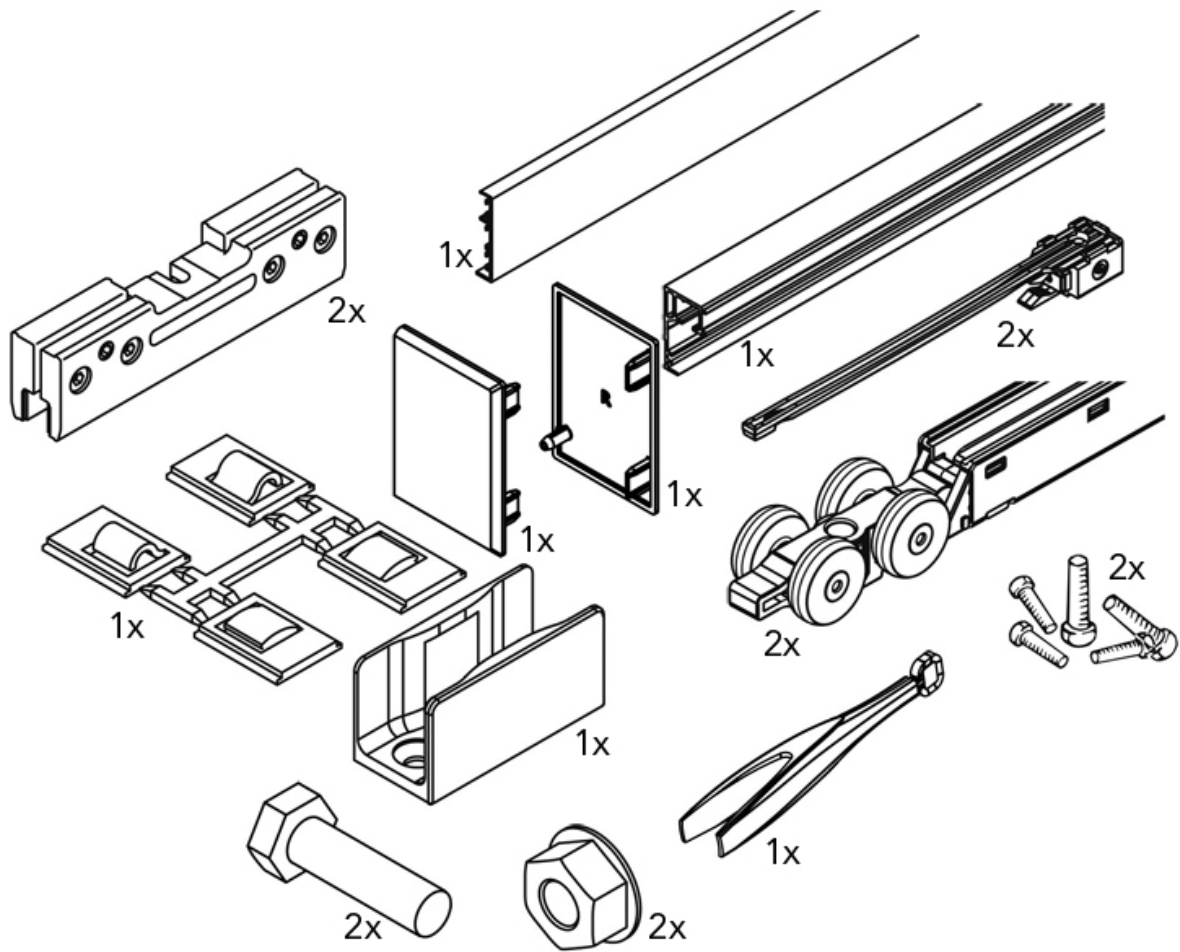

FERRURE PORTA 40 GE

HAWA

FERRURE PORTA 40 GE

HAWA