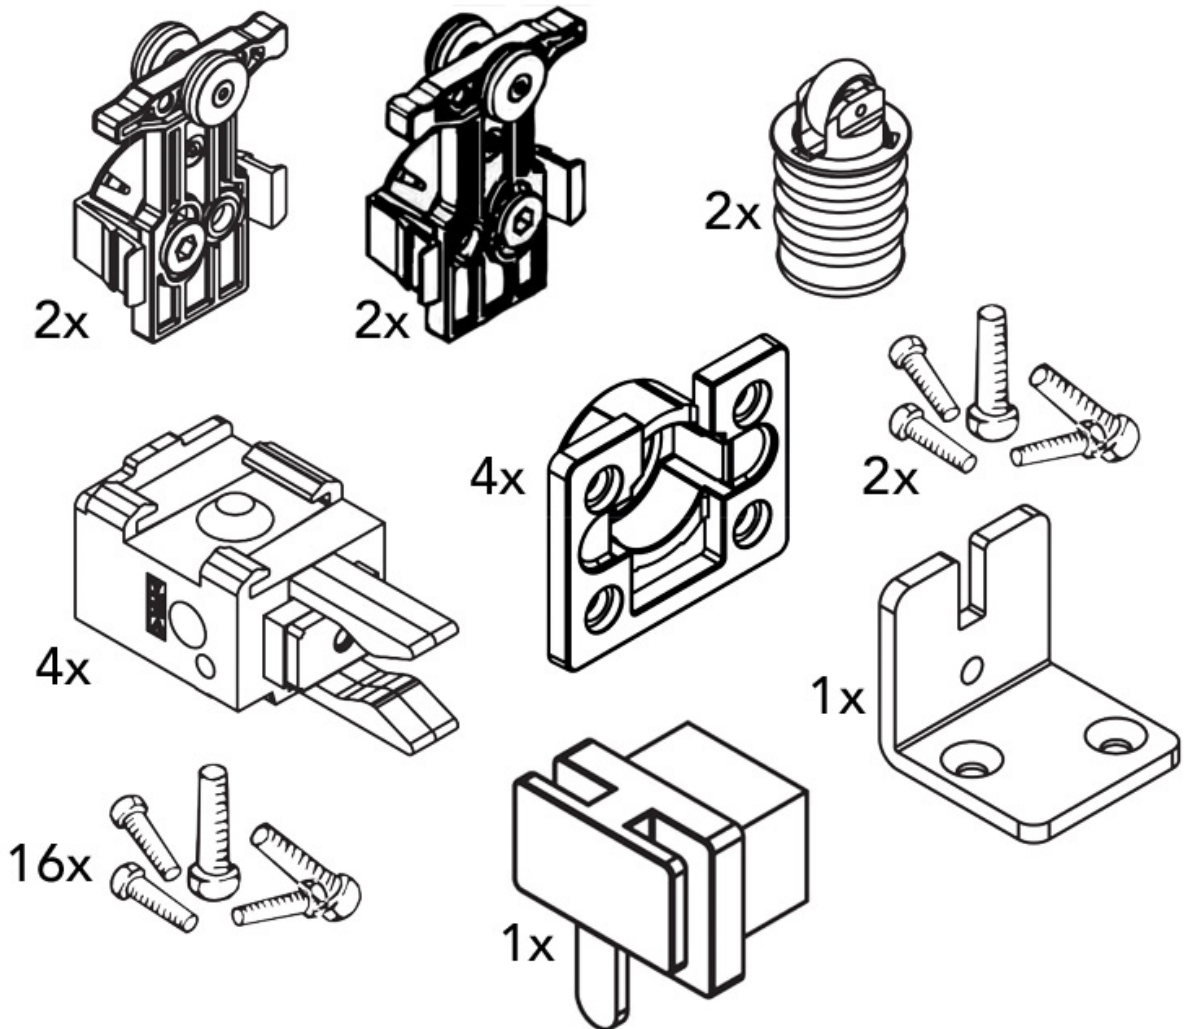

# GARNITURE CLIPO 26 / 36 H IS

HAWA