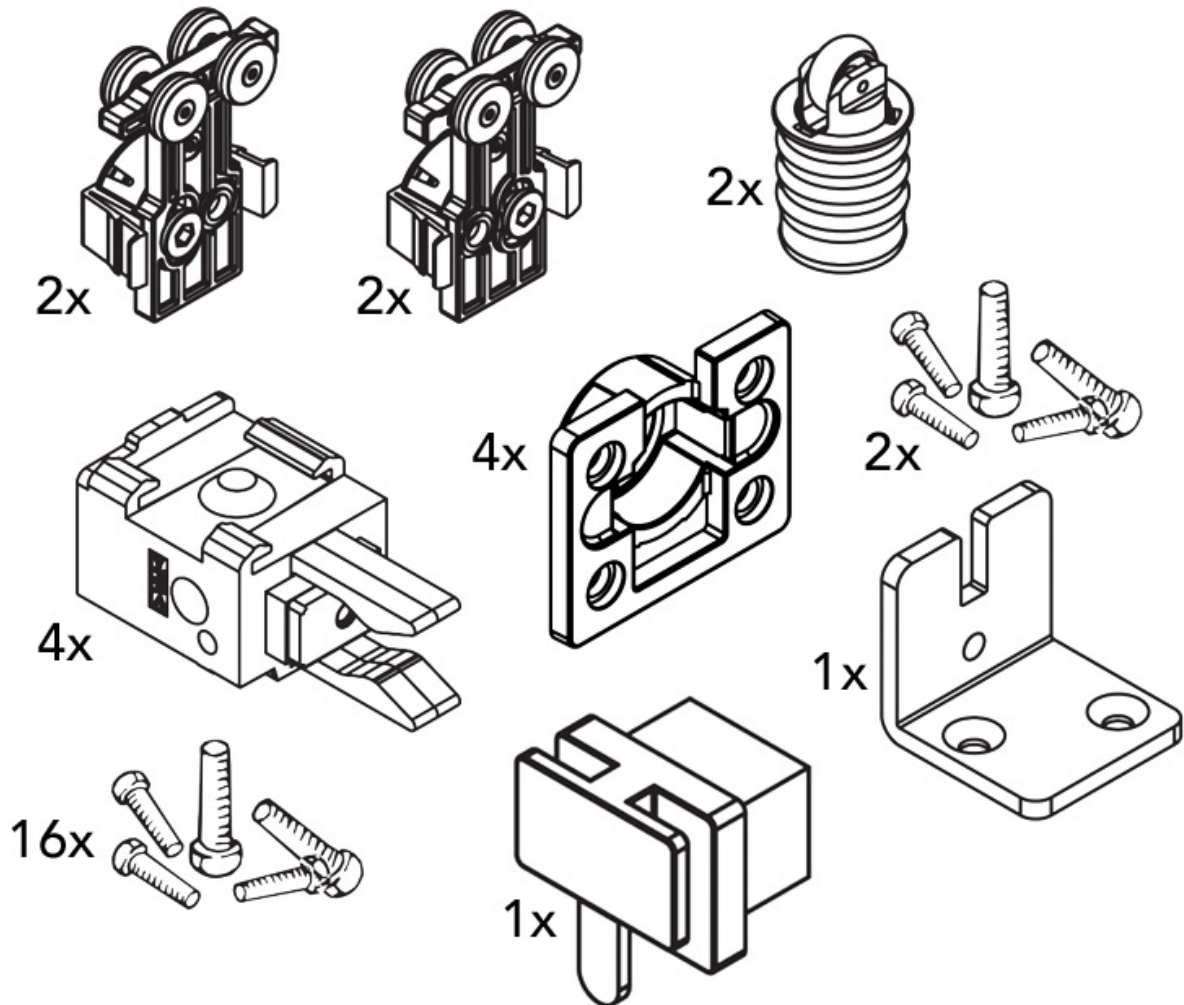

# GARNITURE CLIPO 26 / 36 H IS

HAWA