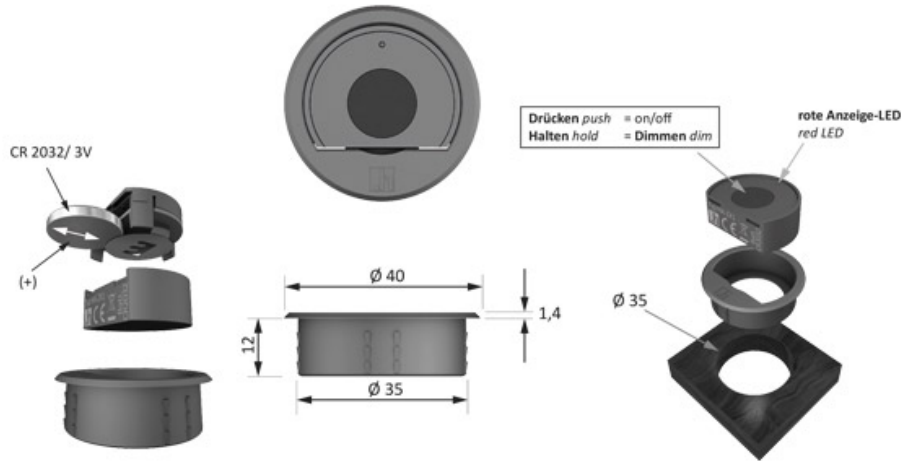

## 31.108.01 / 31.109.01 Smartempfänger smartreceiver 12VDC / 24VDC