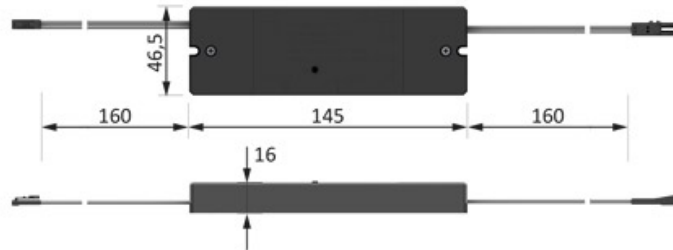

## 31.108.01 / 31.109.01 Smartempfänger smartreceiver 12VDC / 24VDC