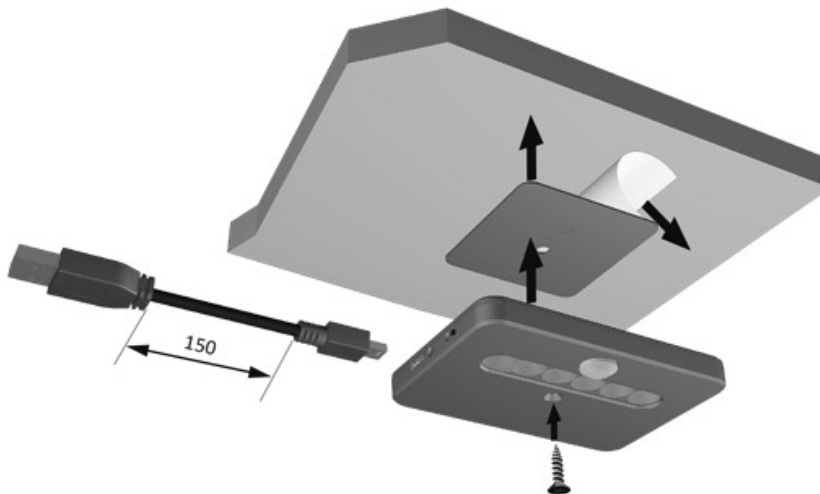

SPOT LED - 8 LED - 0,8 W

HALEMEIER

HALEMEIER

SPOT LED - 8 LED - 0,8 W

HALEMEIER

HALEMEIER

SPOT LED - 8 LED - 0,8 W

HALEMEIER