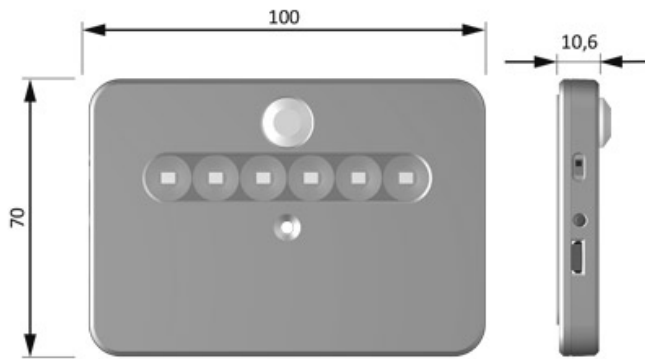

SPOT LED - 8 LED - 0,8 W

HALEMEIER

HALEMEIER

SPOT LED - 8 LED - 0,8 W

HALEMEIER

HALEMEIER

SPOT LED - 8 LED - 0,8 W

HALEMEIER