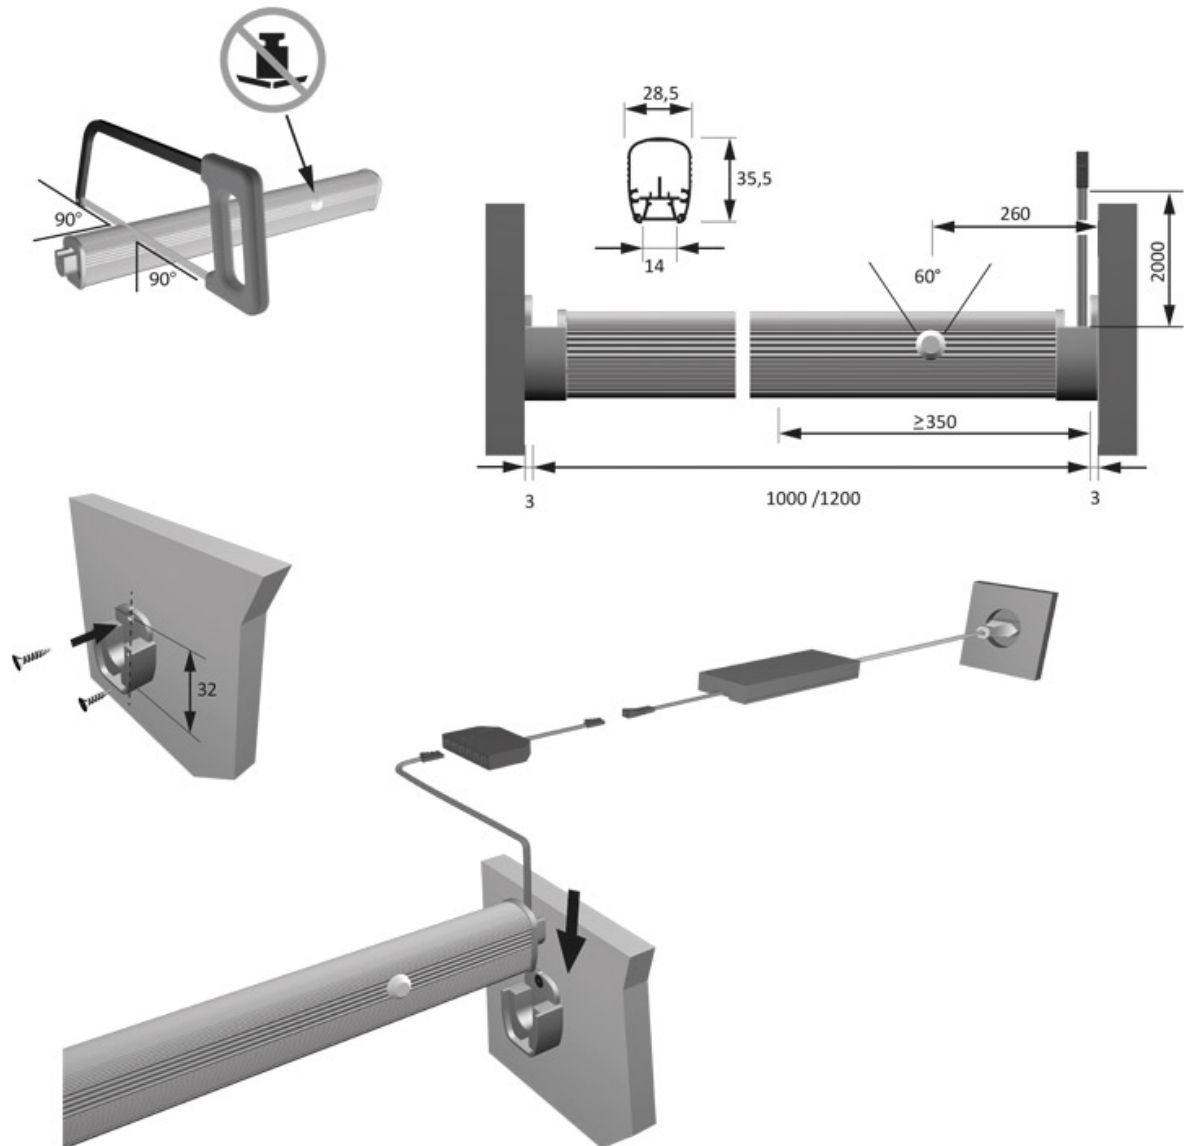

# TUBE DE PENDERIE LED LITEPIPE - 57 LED - 12 V - 5 W

HALEMEIER

  
HALEMEIER