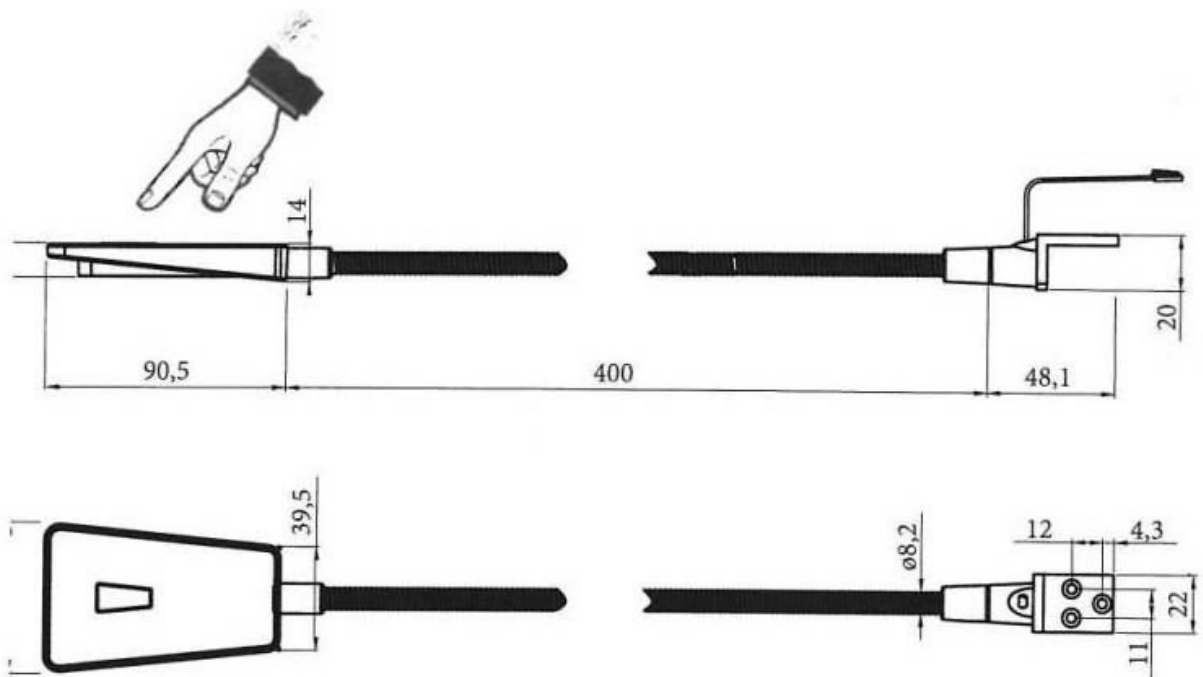

SPOT LED FLEXIBLE AREA-LIGHT - 12 V - 2 W

L&S

SPOT LED FLEXIBLE AREA-LIGHT - 12 V - 2 W

L&S