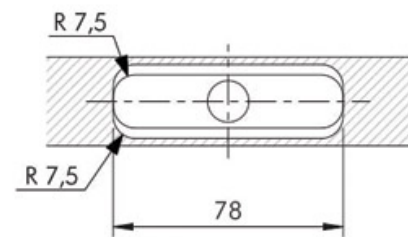

SUPPORT TABLETTE INVISIBLE

ITALIANA FERRAMENTA

* Optional drilling for security locking with M4 grub screw placed underneath in alignment with the cavity.