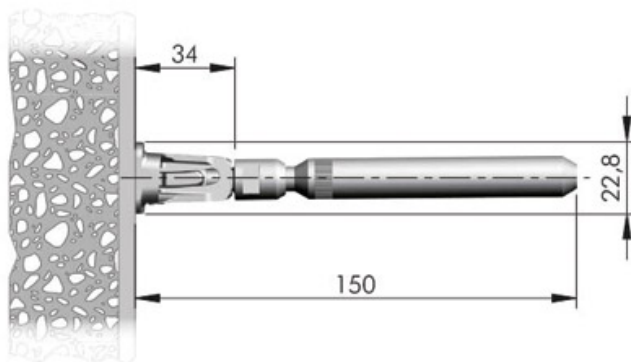

SUPPORT TABLETTE INVISIBLE

ITALIANA FERRAMENTA

* Optional drilling for security locking with M4 grub screw placed underneath in alignment with the cavity.